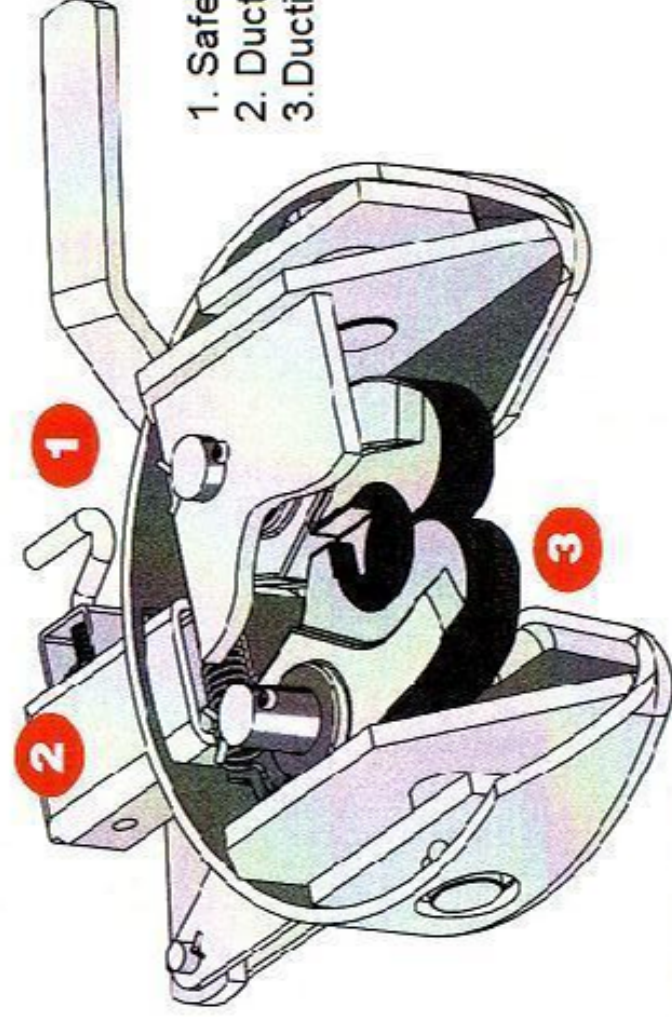

BFW0001

Capacity: 40 kN

3632kgs Max. Vert Load

14,528kgs Max. Drawbar Pull

Ht=140mm (5.5")

305mm (12") Dia

CRN: 38732

Plate Size:

10.75" x 6" (170 x 150)

1. Safety Lock handle

2. Ductile Iron Locking Block

3. Ductile Iron Cast Split Locks

BFW00030 Demountable Kingpin

305mm (14")

305mm (14")

6mm (1/4")