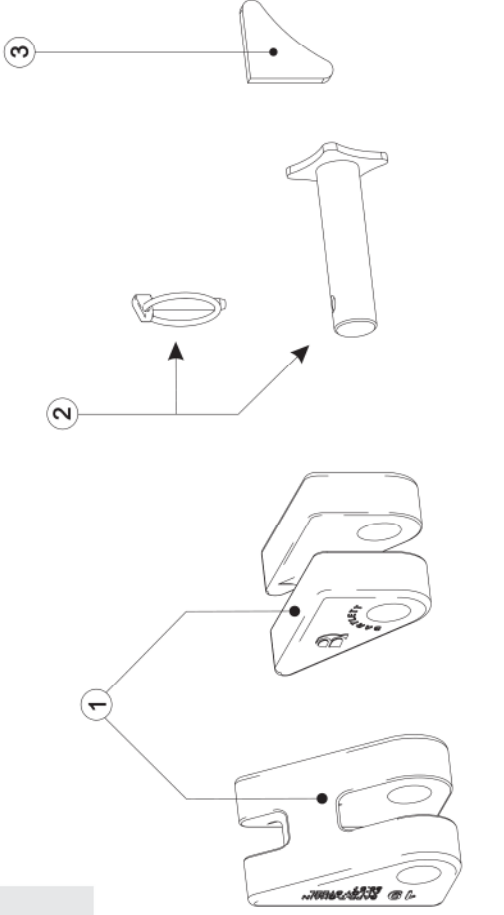

## 19 mm Safety Chain System

Maximum 30 000 kg ATM

### SC62-19R Towbar Set

High tensile weldable castings

Shipping Mass = 4 Kg.

### SC62-19F Trailer Set

High tensile weldable castings

Shipping Mass = 4 Kg.

Item	Description	Qty. P/SET
1	Attachment - High Tensile Steel	2
2	Draw Pin Assembly - High Tensile	2
3	Keeper - Draw Pin	2
4	Trailer Pin Assembly	2
5	T800/19-13 Chain set (780 mm per piece)	2
6	T800/19-11 Chain set (670 mm per piece)	2