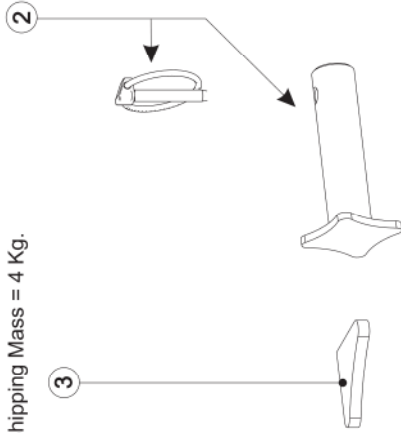

## 19 mm Safety Chain System

Maximum 30 000 kg ATM

### SC62-19R Towbar Set

High tensile weldable castings

Shipping Mass = 4 Kg.

### SC62-19F Trailer Set

High tensile weldable castings

Shipping Mass = 4 Kg.

Item	Description	Qty. P/SET
1	Attachment - High Tensile Steel	2
2	Draw Pin Assembly - High Tensile	2
3	Keeper - Draw Pin	2
4	Trailer Pin Assembly	2
5	T800/19-13 Chain set (780 mm per piece)	2
6	T800/19-11 Chain set (670 mm per piece)	2