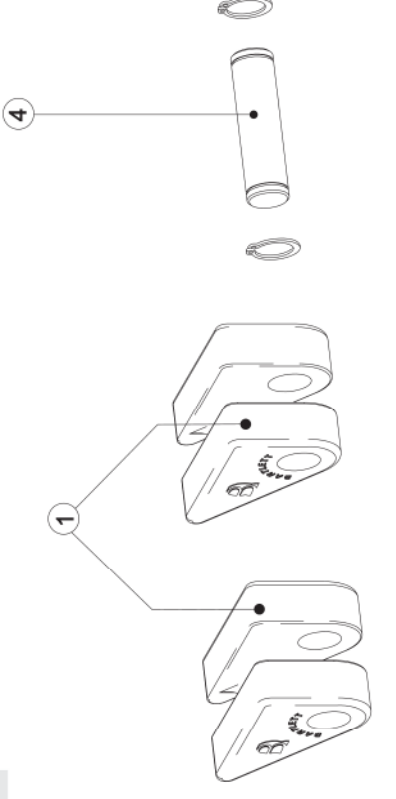

### SC62-19R Towbar Set

High tensile weldable castings

Shipping Mass = 4 Kg.

### SC62-19F Trailer Set

High tensile weldable castings

Shipping Mass = 4 Kg.

Item	Description	Qty. P/SET
1	Attachment - High Tensile Steel	2
2	Draw Pin Assembly - High Tensile	2
3	Keeper - Draw Pin	2
4	Trailer Pin Assembly	2
5	T800/19-13 Chain set (780 mm per piece)	2
6	T800/19-11 Chain set (670 mm per piece)	2